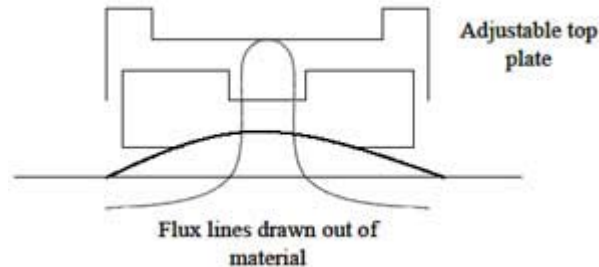

## Berthold Pentrameter

The Berthold Pentrameter is designed to indicate flux direction and sensitivity. The central piece is cut into quadrants to provide indications at 0 and 90 degrees. This piece is capped with a thin non-magnetic foil that is mounted in an adjustable spacer, allowing the test surface to be raised as a means of judging sensitivity.

The Berthold Gauge has only gained popularity in the EU, while the Pie Gauge (W-PG) is by far the most popular aid for determining Field Direction.